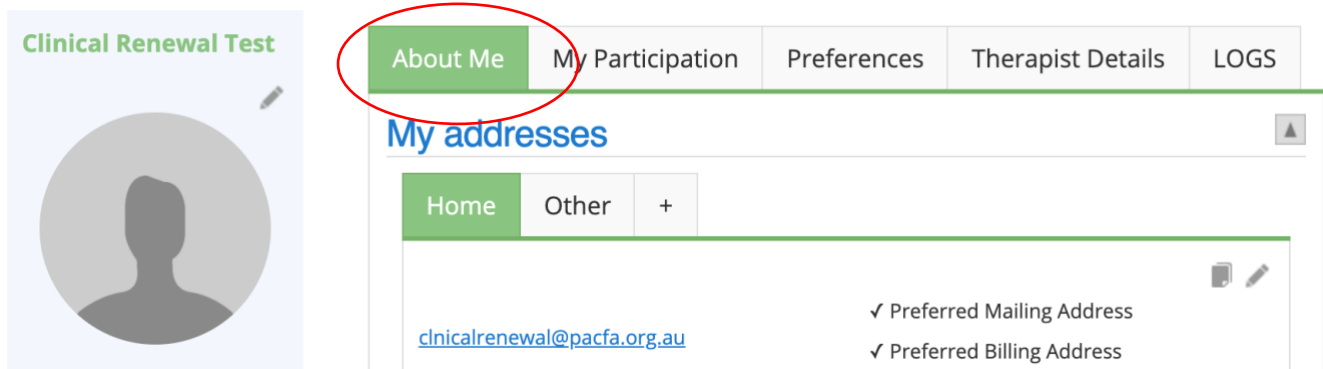

How to check your PACFA College Membership

1. Firstly, please [log in to the website](#), as shown below.

2. Once you have logged in, go to your membership profile via the 'My Membership' tab.

3. On your Membership Profile, select 'About Me'